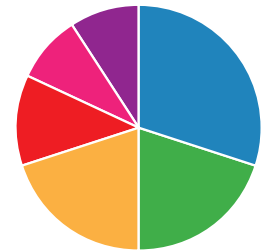

Schulich Leaders at a Glance

Our **470** Schulich Leaders come from across Canada

55%

of Schulich Leaders are women

40%

of Schulich Leaders are BIPOC
(Black, Indigenous, People of Colour)

STEM Breakdown:

Science and Mathematics: