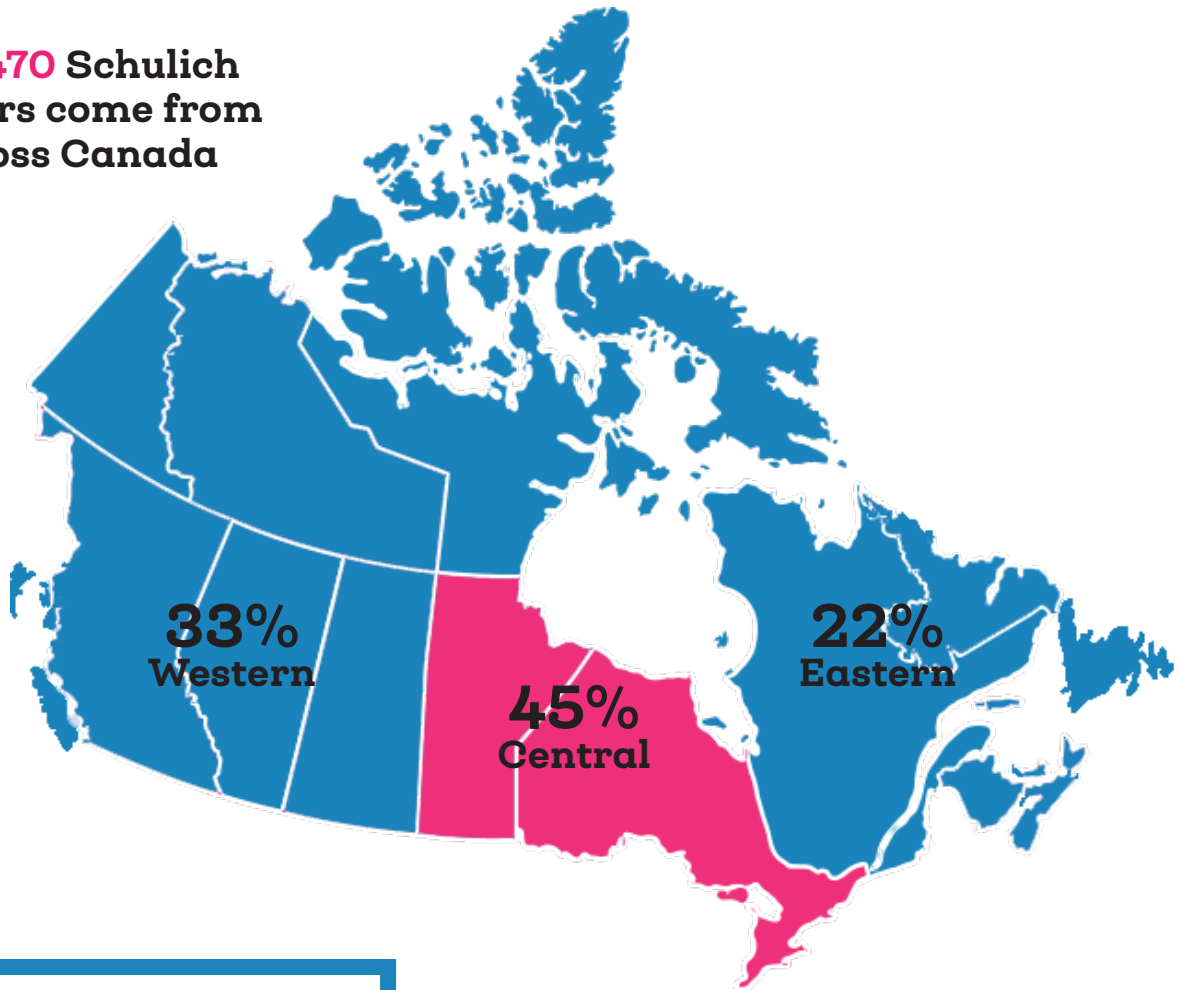

Schulich Leaders at a Glance

Our **470** Schulich Leaders come from across Canada

55%

of Schulich Leaders are women

40%

of Schulich Leaders are BIPOC
(Black, Indigenous, People of Colour)

STEM Breakdown:

Science and Mathematics: