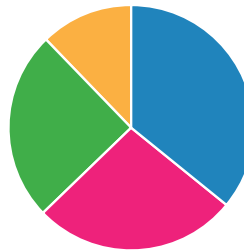

Schulich Leaders at a Glance

Our **470** Schulich Leaders come from across Canada

55%

of Schulich Leaders are women

40%

of Schulich Leaders are BIPOC
(Black, Indigenous, People of Colour)

STEM Breakdown:

Science and Mathematics: